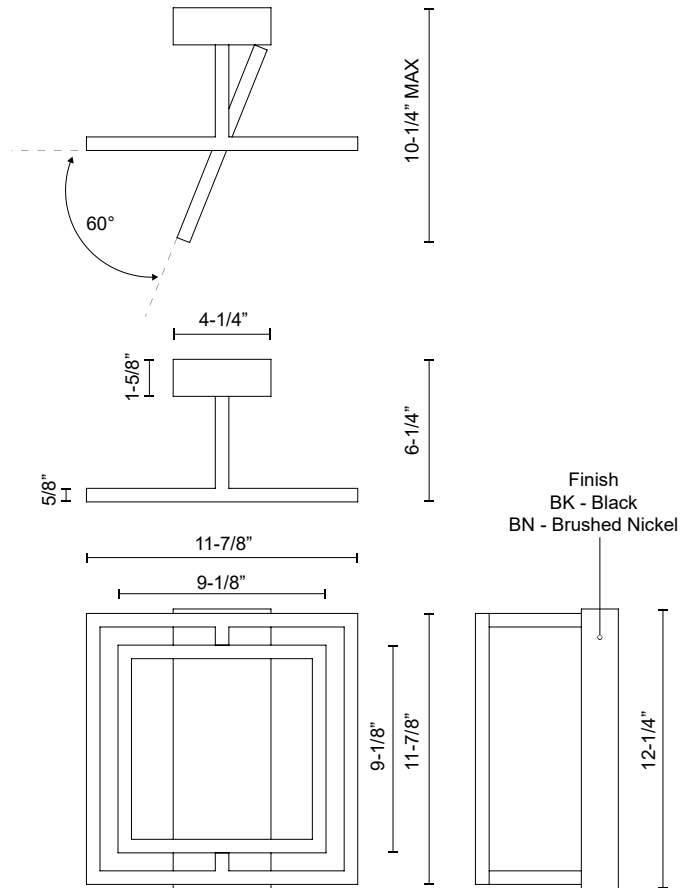

MONDRIAN SF16312

SEMI FLUSH

PROJECT

SF16312-BK
Black

SF16312-BN
Brushed Nickel

SPECIFICATION DETAILS

Fixture Dimensions	L11-7/8" x W11-7/8" x H6-1/4"
Light Source	LED with DC Driver
Wattage	33W
Total Lumens	2805lm
Delivered Lumens	BK-798lm; BN-1150lm;
Voltage	120V
Color Temperature	3000K
CRI (Ra)	90CRI
Optional Color Temps	2700K - 5000K Available, Minimum Order Quantities Apply
LED Rated Life	50,000 hours
Dimming	100% - 10%, TRIAC or ELV Dimmer (Not Included)
Diffuser Details	Frosted acrylic diffuser
Location	Dry
Mounting Style	All Orientation; Ceiling and Wall;
CEC Title 24 JA8	Yes, JA8-2022
Canopy Dimensions	L12-1/4" x W4-1/4" x H1-5/8"
Paint Finish	BK02; BN02;

* For custom options, consult factory for details.

* For warranty information, please visit www.kuzcolighting.com/warranty

DESCRIPTION

Mondrian series is composed from numerous rectilinear frames of light. The illuminated borders surrounding an open central void create an illusion of levitation. The airy design and negative space allow the fixture to visually blend into the environment. High-quality finish and simple forms coalesce in the elegant new product.